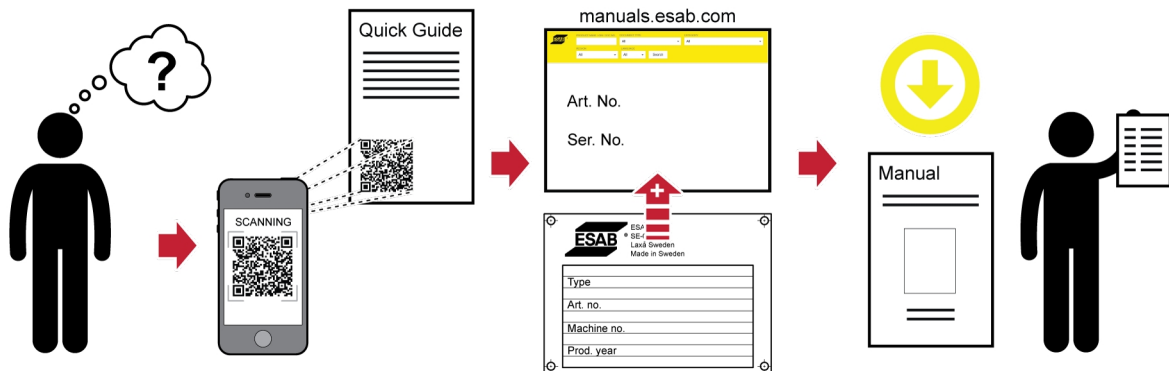

WE CARE ABOUT THE ENVIRONMENT
FIND YOUR MANUAL ONLINE
manuals.esab.com

For contact information visit esab.com

ESAB Corporation, 2800 Airport Road Denton, TX 76207, USA, Phone +1 800 378 8123

manuals.esab.com