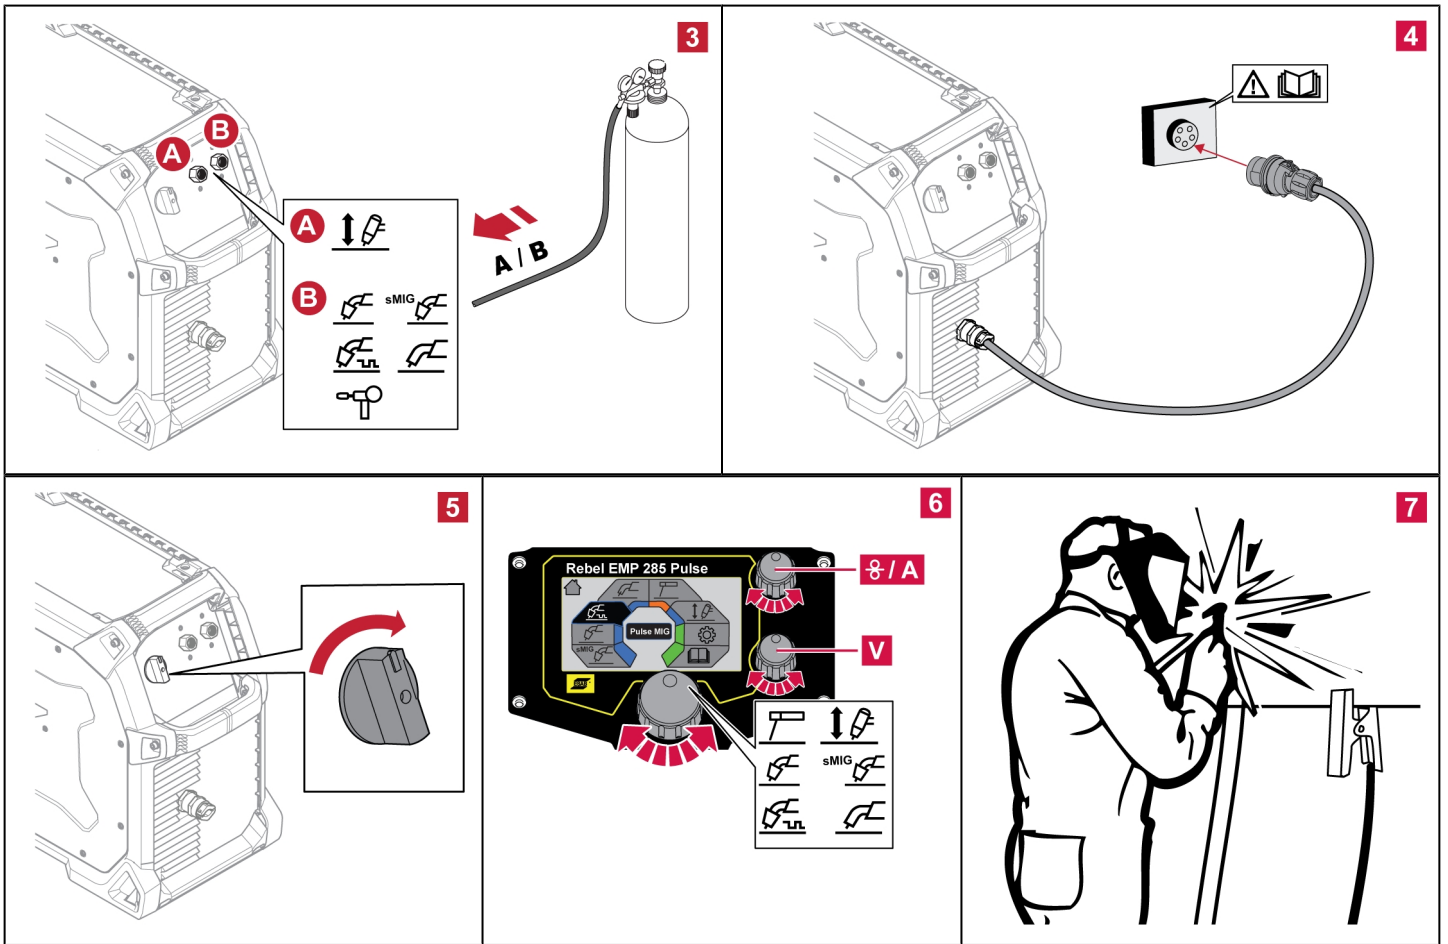

WE CARE ABOUT THE ENVIRONMENT
FIND YOUR MANUAL ONLINE
manuals.esab.com

For contact information visit esab.com

ESAB Corporation, 2800 Airport Road Denton, TX 76207, USA, Phone +1 800 378 8123

manuals.esab.com